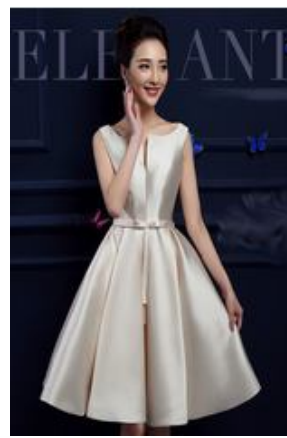

Sexy Nipple Cover

LE7306

LE7306

LE7304

LE7303

LE7302

Color:As shown

Color:As shown

Color:As shown

Color:champagne,green,
red

As shown

Size:S,M,L,XL,XXL

Size:S,M,L,XL,XXL

Size:S,M,L,XL,XXL

Size:S,M,L,XL,XXL

Size:S,M,L,XL,XXL ,3
XL,4XL,5XL

| | | | | |
|---|--|--|---|--|
|  |  |  |  |  |
| LE7316 | LE7315 | LE7314 | LE7313 | LE7312 |
| Color: yellow, blue, black, sapphire blue, burgundy, orange, red | Color: purple, champagne, gold, watermelon red, rose red, wine red, navy blue | Color: green, purple, blue, pink, rose red, red | Color: black, grey, red | Color: watermelon red, white, pink, rose red, champagne, navy blue, ice blue |
| Size: 2.4.6.8.10.12.14.16.16w-26w | Size: S,M,L,XL,XXL,XXXL | Size: S,M,L,XL,XXL,3L,4XL | Size: S,M,L,XL,XXL,3XL,4XL | Size: 2-16, 10w-26w |
|  |  |  |  |  |
| LE7311 | LE7310 | LE7309 | LE7308 | LE7307 |
| Color: as shown | Color: red, champagne, purple, green, sapphire blue, rose red, meat, gold, silver | Color: smoke purple, dark purple, light purple, smoke grey, mint green | Color: white, red, navy blue, light blue, champagne, green | Color: red, blue, pink, purple |
| Size: S,M,L,XL,XXL,3XL,4XL | Size: S,M,L,XL,XXL | Size: S,M,L,XL,XXL,3XL,4XL | Size: S,M,L,XL,XXL,3XL,4XL | Size: S,M,L,XL,XXL,3XL,4XL, |

LE7301

Color:purple,royal blue,rose,champagne,red,orange

Size:S,M,L,XL,XXL,3XL,4XL

LE-7317

Color:red,purple,black,s
ky blue,watermelon
red,champagne,royal
blue

2-16,16w-26w